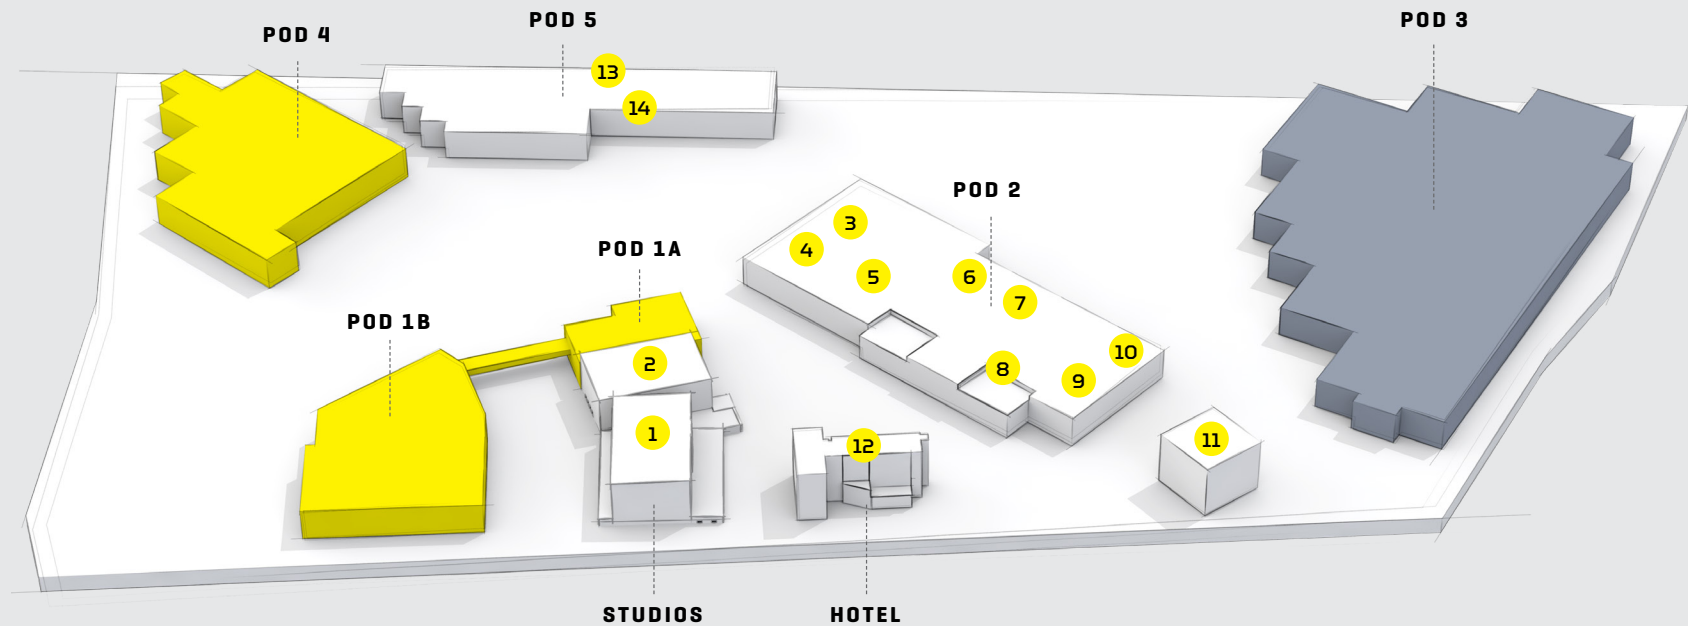

LEARN MORE

ROCKLITITZ.COM

SERVICE WING SPECIFICATIONS

SERVICE WING LAYOUT

15 Dining Area	51' x 23'	15.5 m x 7.0 m	1175 sq ft private dining for crews
16 Tour Office	15' x 14'	4.5 m x 4.2 m	188 sq ft. desk for 1
17 Production Office	51' x 24'	15.5 m x 7.3 m	Desks for up to 13
18 Men's Restroom	31' x 11'	9.4 m x 3.3 m	5 stalls, 5 urinals, 4 sinks
19 Women's Restroom	31' x 11'	9.4 m x 3.3 m	5 stalls, 4 sinks
20 Multi-Purpose Dressing Rooms	24' x 16'	7.3 m x 4.8 m	341 sq ft.
21 Multi-Purpose Dressing Rooms	25' x 17'	7.6 m x 5.2 m	402 sq ft. desks for up to 3
22 Dressing Room + Private Bath	25' x 23'	7.6 m x 7.0 m	575 sq ft fully furnished office with private full bath
23 Dressing Room + Private Bath	25' x 16'	7.6 m x 4.8 m	400 sq ft fully furnished office with private full bath
24 Tour Office	13' x 10'	4.0 m x 3.0 m	Desk for 1
25 Front Entrance	35 x 40'	10.6 m x 12.2 m	Reception area lobby
26 Studio 2 Big Room	125' x 178'	38.1 m x 54.2 m	21,875 sq ft uninterrupted floor space

LEARN MORE

ROCKLITITZ.COM

CAMPUS AMENITIES

POINTS OF INTEREST

1	Studio 1	125' x 240'	80' to grid, 100' to ceiling
2	Studio 2	175' x 125'	65' to grid, 80' to ceiling
3	Studio A	69'11" x 49'	22'8" to ceiling
4	Tour Supply	For your tour needs	TourSupply.com
5	Gravie Kitchen Commons	Cafeteria	ItsGravie.com
6	Clair Backline	Backline	ClairGlobal.com
7	CM-ET	Hoists + industry training	Training.CMWorks.com
8	Fetish	Brewery	FetishBrewing.com
9	Lititz RecRoc	Gym + rock wall	LititzRecRoc.com
10	Rock Medical	Onsite doctor	RockMedical.com
11	Mickey's Black Box	Venue	MickeysBlackBox.com
12	Hotel Rock Lititz	With Restaurant + Bar	HotelRockLititz.com
13	Atrium Audio	Recording Studio	AtriumAudio.com
14	Aurora Films	Film + Content Studio	AuroraFilms.com