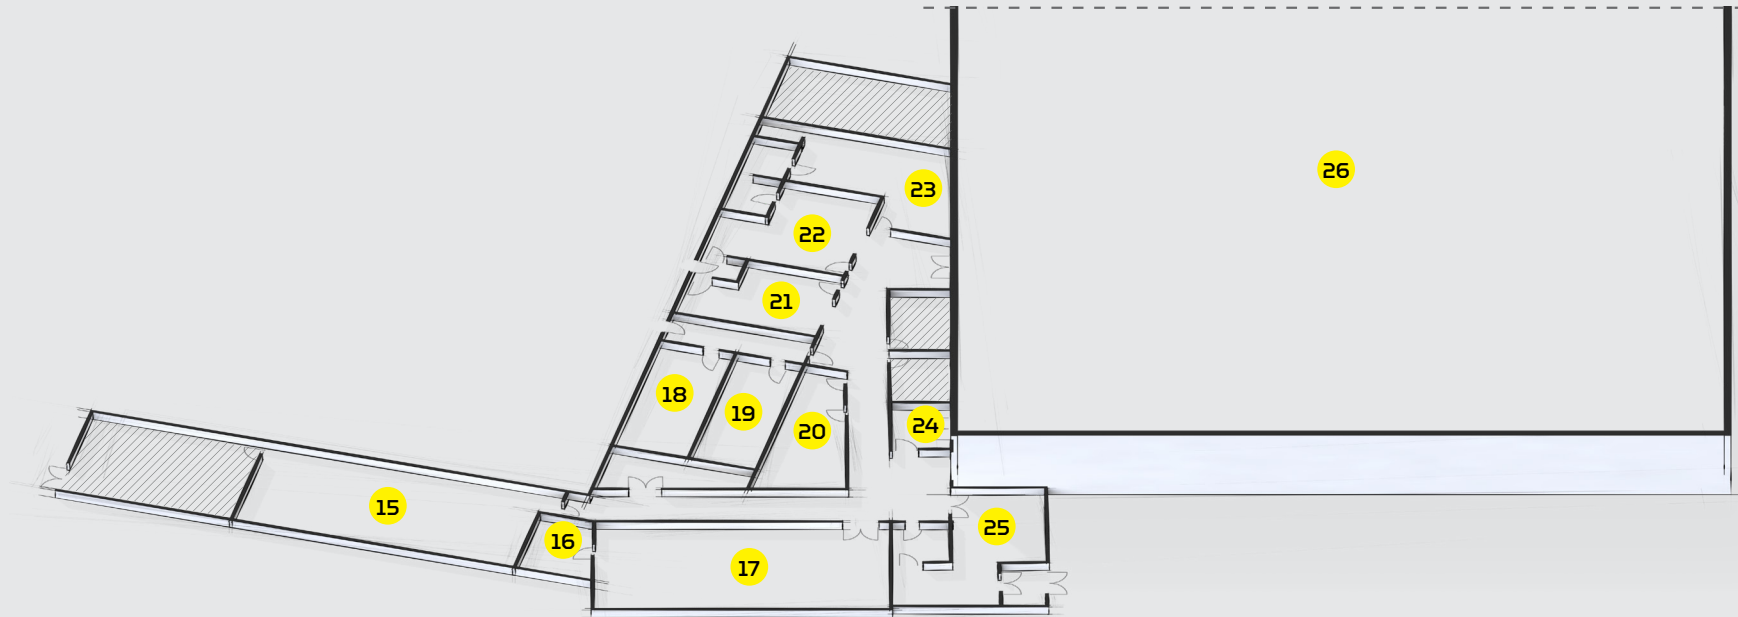

SERVICE WING SPECIFICATIONS

SERVICE WING LAYOUT

15 Dining Area	51' x 23'	15.5 m x 7.0 m	1175 sq ft private dining for crews
16 Tour Office	15' x 14'	4.5 m x 4.2 m	188 sq ft. desk for 1
17 Production Office	51' x 24'	15.5 m x 7.3 m	Desks for up to 13
18 Men's Restroom	31' x 11'	9.4 m x 3.3 m	5 stalls, 5 urinals, 4 sinks
19 Women's Restroom	31' x 11'	9.4 m x 3.3 m	5 stalls, 4 sinks
20 Multi-Purpose Dressing Rooms	24' x 16'	7.3 m x 4.8 m	341 sq ft.
21 Multi-Purpose Dressing Rooms	25' x 17'	7.6 m x 5.2 m	402 sq ft. desks for up to 3
22 Dressing Room + Private Bath	25' x 23'	7.6 m x 7.0 m	575 sq ft fully furnished office with private full bath
23 Dressing Room + Private Bath	25' x 16'	7.6 m x 4.8 m	400 sq ft fully furnished office with private full bath
24 Tour Office	13' x 10'	4.0 m x 3.0 m	Desk for 1
25 Front Entrance	35 x 40'	10.6 m x 12.2 m	Reception area lobby
26 Studio 2 Big Room	125' x 178'	38.1 m x 54.2 m	21,875 sq ft uninterrupted floor space

AVAILABLE IN EVERY ROOM

	WIFI
	DATA
	POWER
	FIRE PROTECTION
	SECURITY

ADDRESS

150 ROCK LITITZ BOULEVARD
LITITZ, PA 17543

PHONE

717-626-0338

EMAIL

BOOKING@ROCKLITITZ.COM

LEARN MORE

ROCKLITITZ.COM