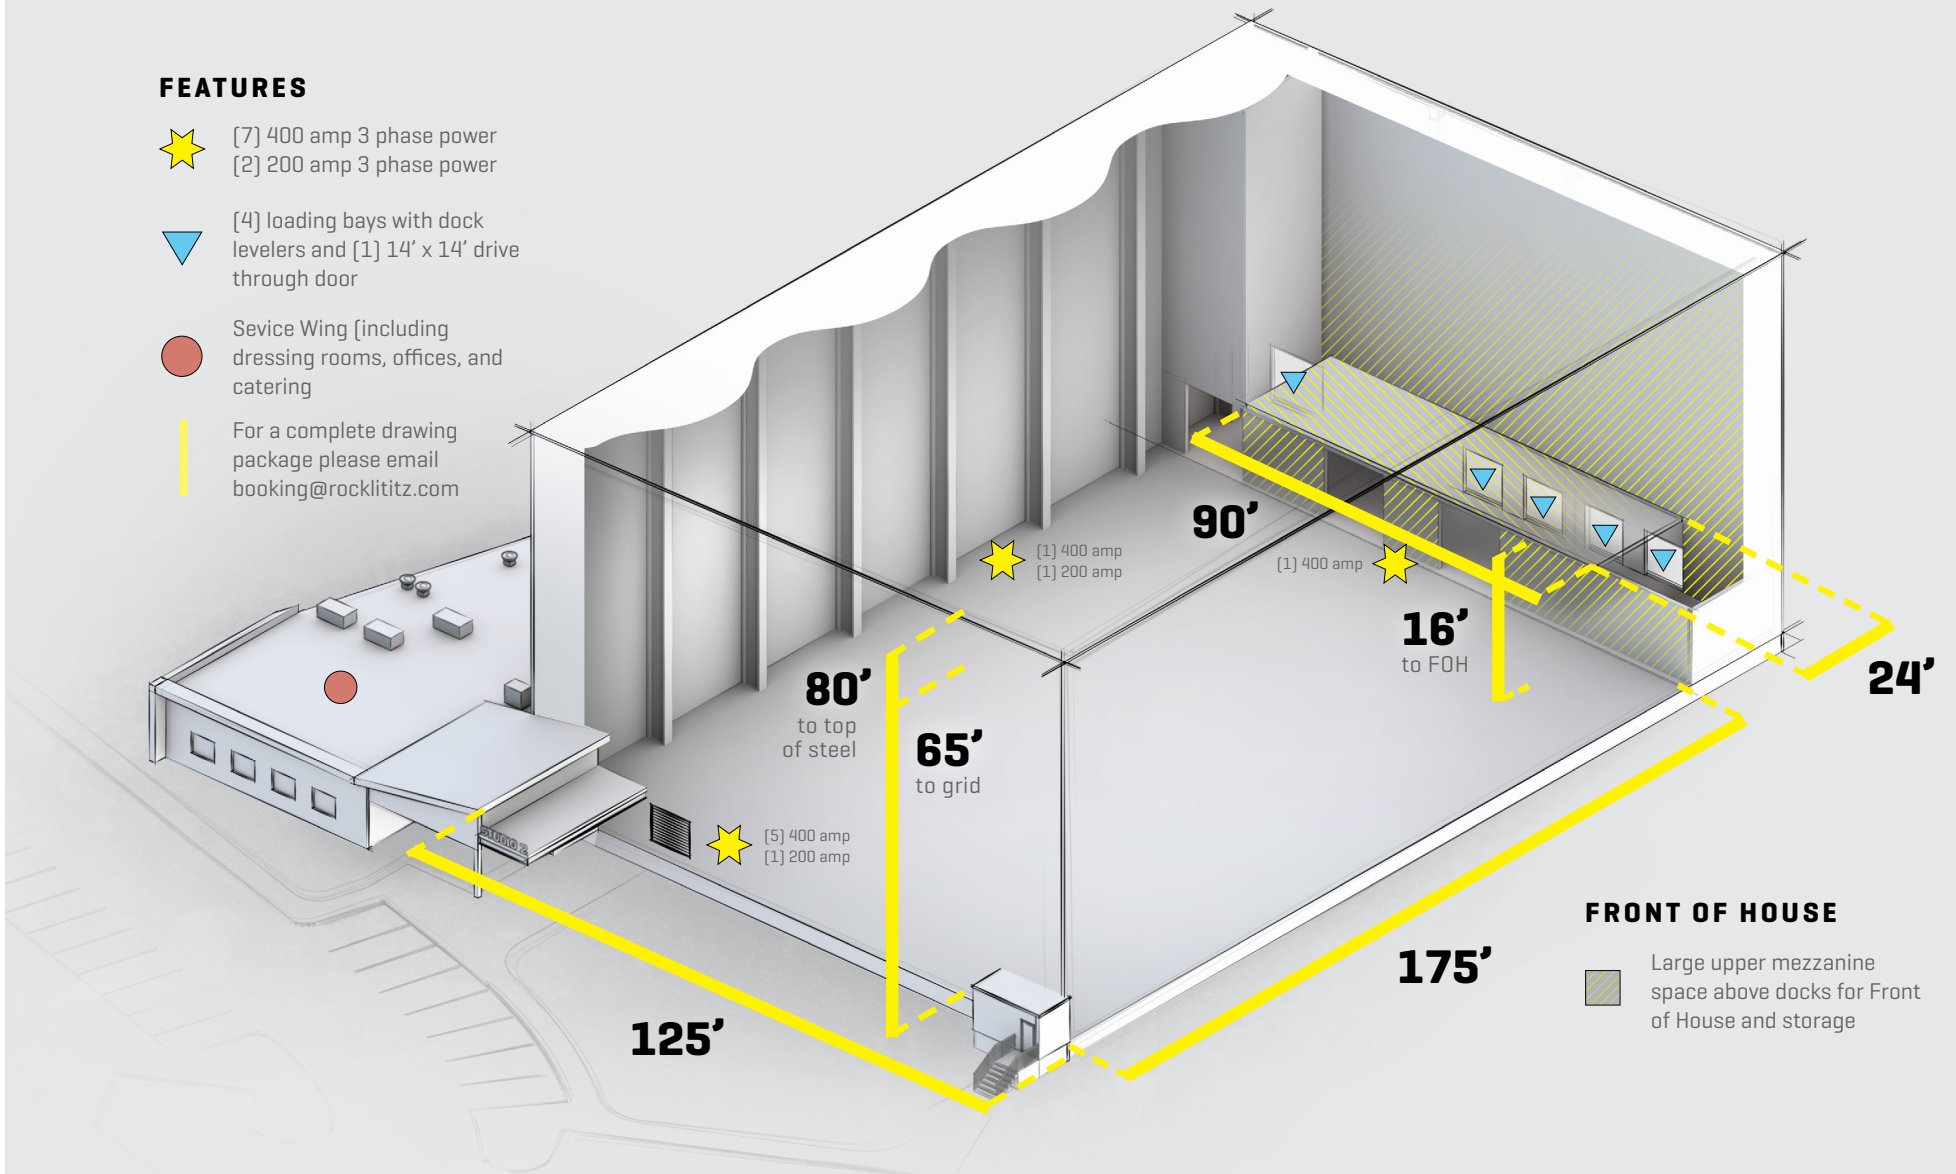

STUDIO 2 SPECIFICATIONS

FEATURES

★ [7] 400 amp 3 phase power
[2] 200 amp 3 phase power

▼ [4] loading bays with dock levelers and [1] 14' x 14' drive through door

● Service Wing (including dressing rooms, offices, and catering)

For a complete drawing package please email booking@rocklitz.com

**ROCK
LITITZ**

ADDRESS

150 ROCK LITITZ BOULEVARD
LITITZ, PA 17543

PHONE

717-626-0338

EMAIL

BOOKING@ROCKLITITZ.COM

LEARN MORE

ROCKLITITZ.COM