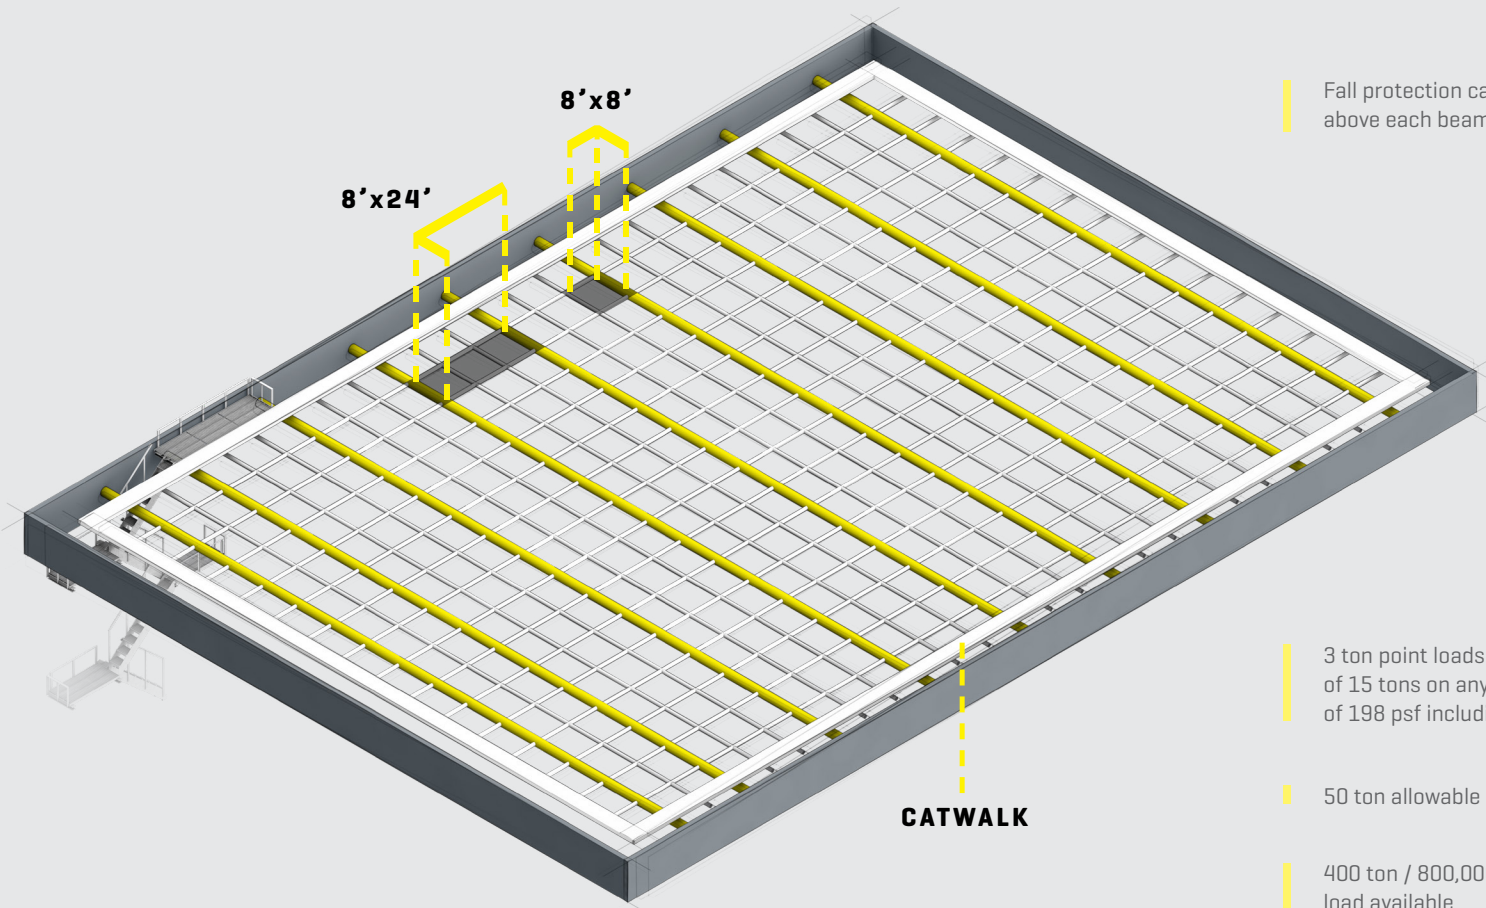

LEARN MORE

ROCKLITITZ.COM

RIGGING SPECIFICATIONS

Fall protection cable system installed 6'8" above each beam in grid system

3 ton point loads on each 8' span with a total of 15 tons on any 8' x 24' area. Total live load of 198 psf including a 1.25 impact load factor