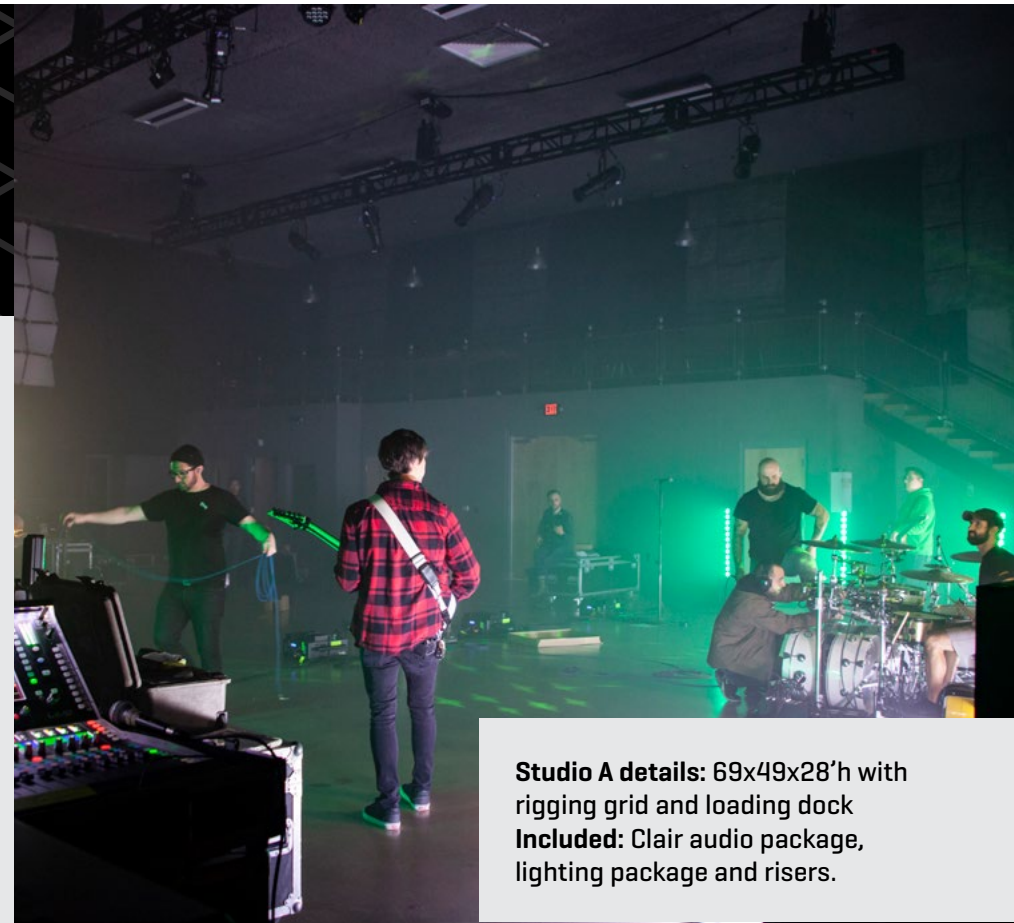

ROCK LITITZ

SMALL STUDIOS AT ROCK LITITZ

The Studios at Rock Lititz are purpose-built production rehearsal facilities located on the Rock Lititz Campus, along side over two dozen production vendors, offering a one-stop-shop for collaboration on engaging and efficient events of all sizes. In addition to larger spaces, the Rock Lititz Community vendors are now able to offer a variety of additional smaller spaces to serve a variety of new clients in streaming, film, smaller productions, virtual events and more. Studio A at Rock Lititz is ideal of supporting club and theatre sized acts, and creative new projects.

Studio A details: 69x49x28'h with rigging grid and loading dock
Included: Clair audio package, lighting package and risers.