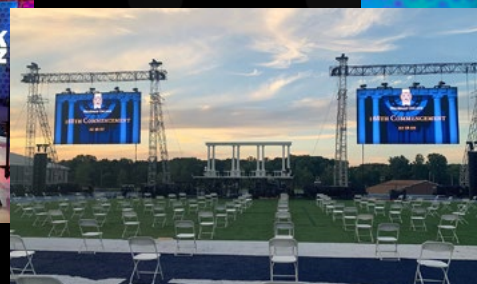

Choice...is everything.

ChoiceLIVE's roots may be in video, but after **15 years** of growth and exemplary service, we're doing it all! That means we've got you covered from the stadium to the boardroom to the trade show floor — heck, even in the Zoom room — and everywhere in between.

- Virtual + hybrid events
- Webcasting + streaming
- On-campus livestream studio
- Indoor + outdoor LED
- Video production services
- HD camera packages
- Event staging
- Lighting
- Audio