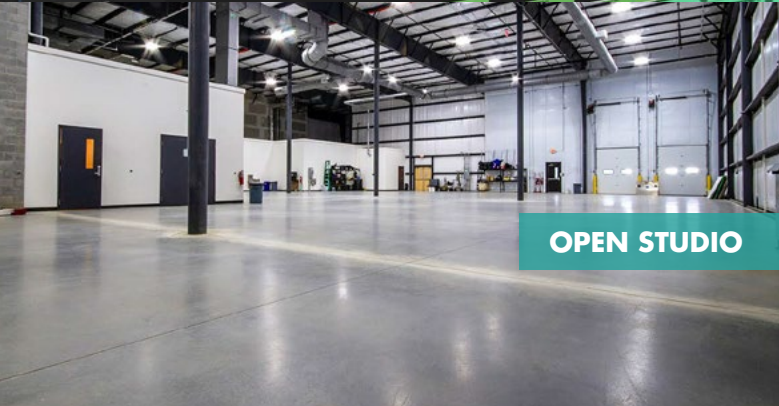

AURORA FILMS

YOUR NEXT STORY STARTS HERE.

OPEN STUDIO